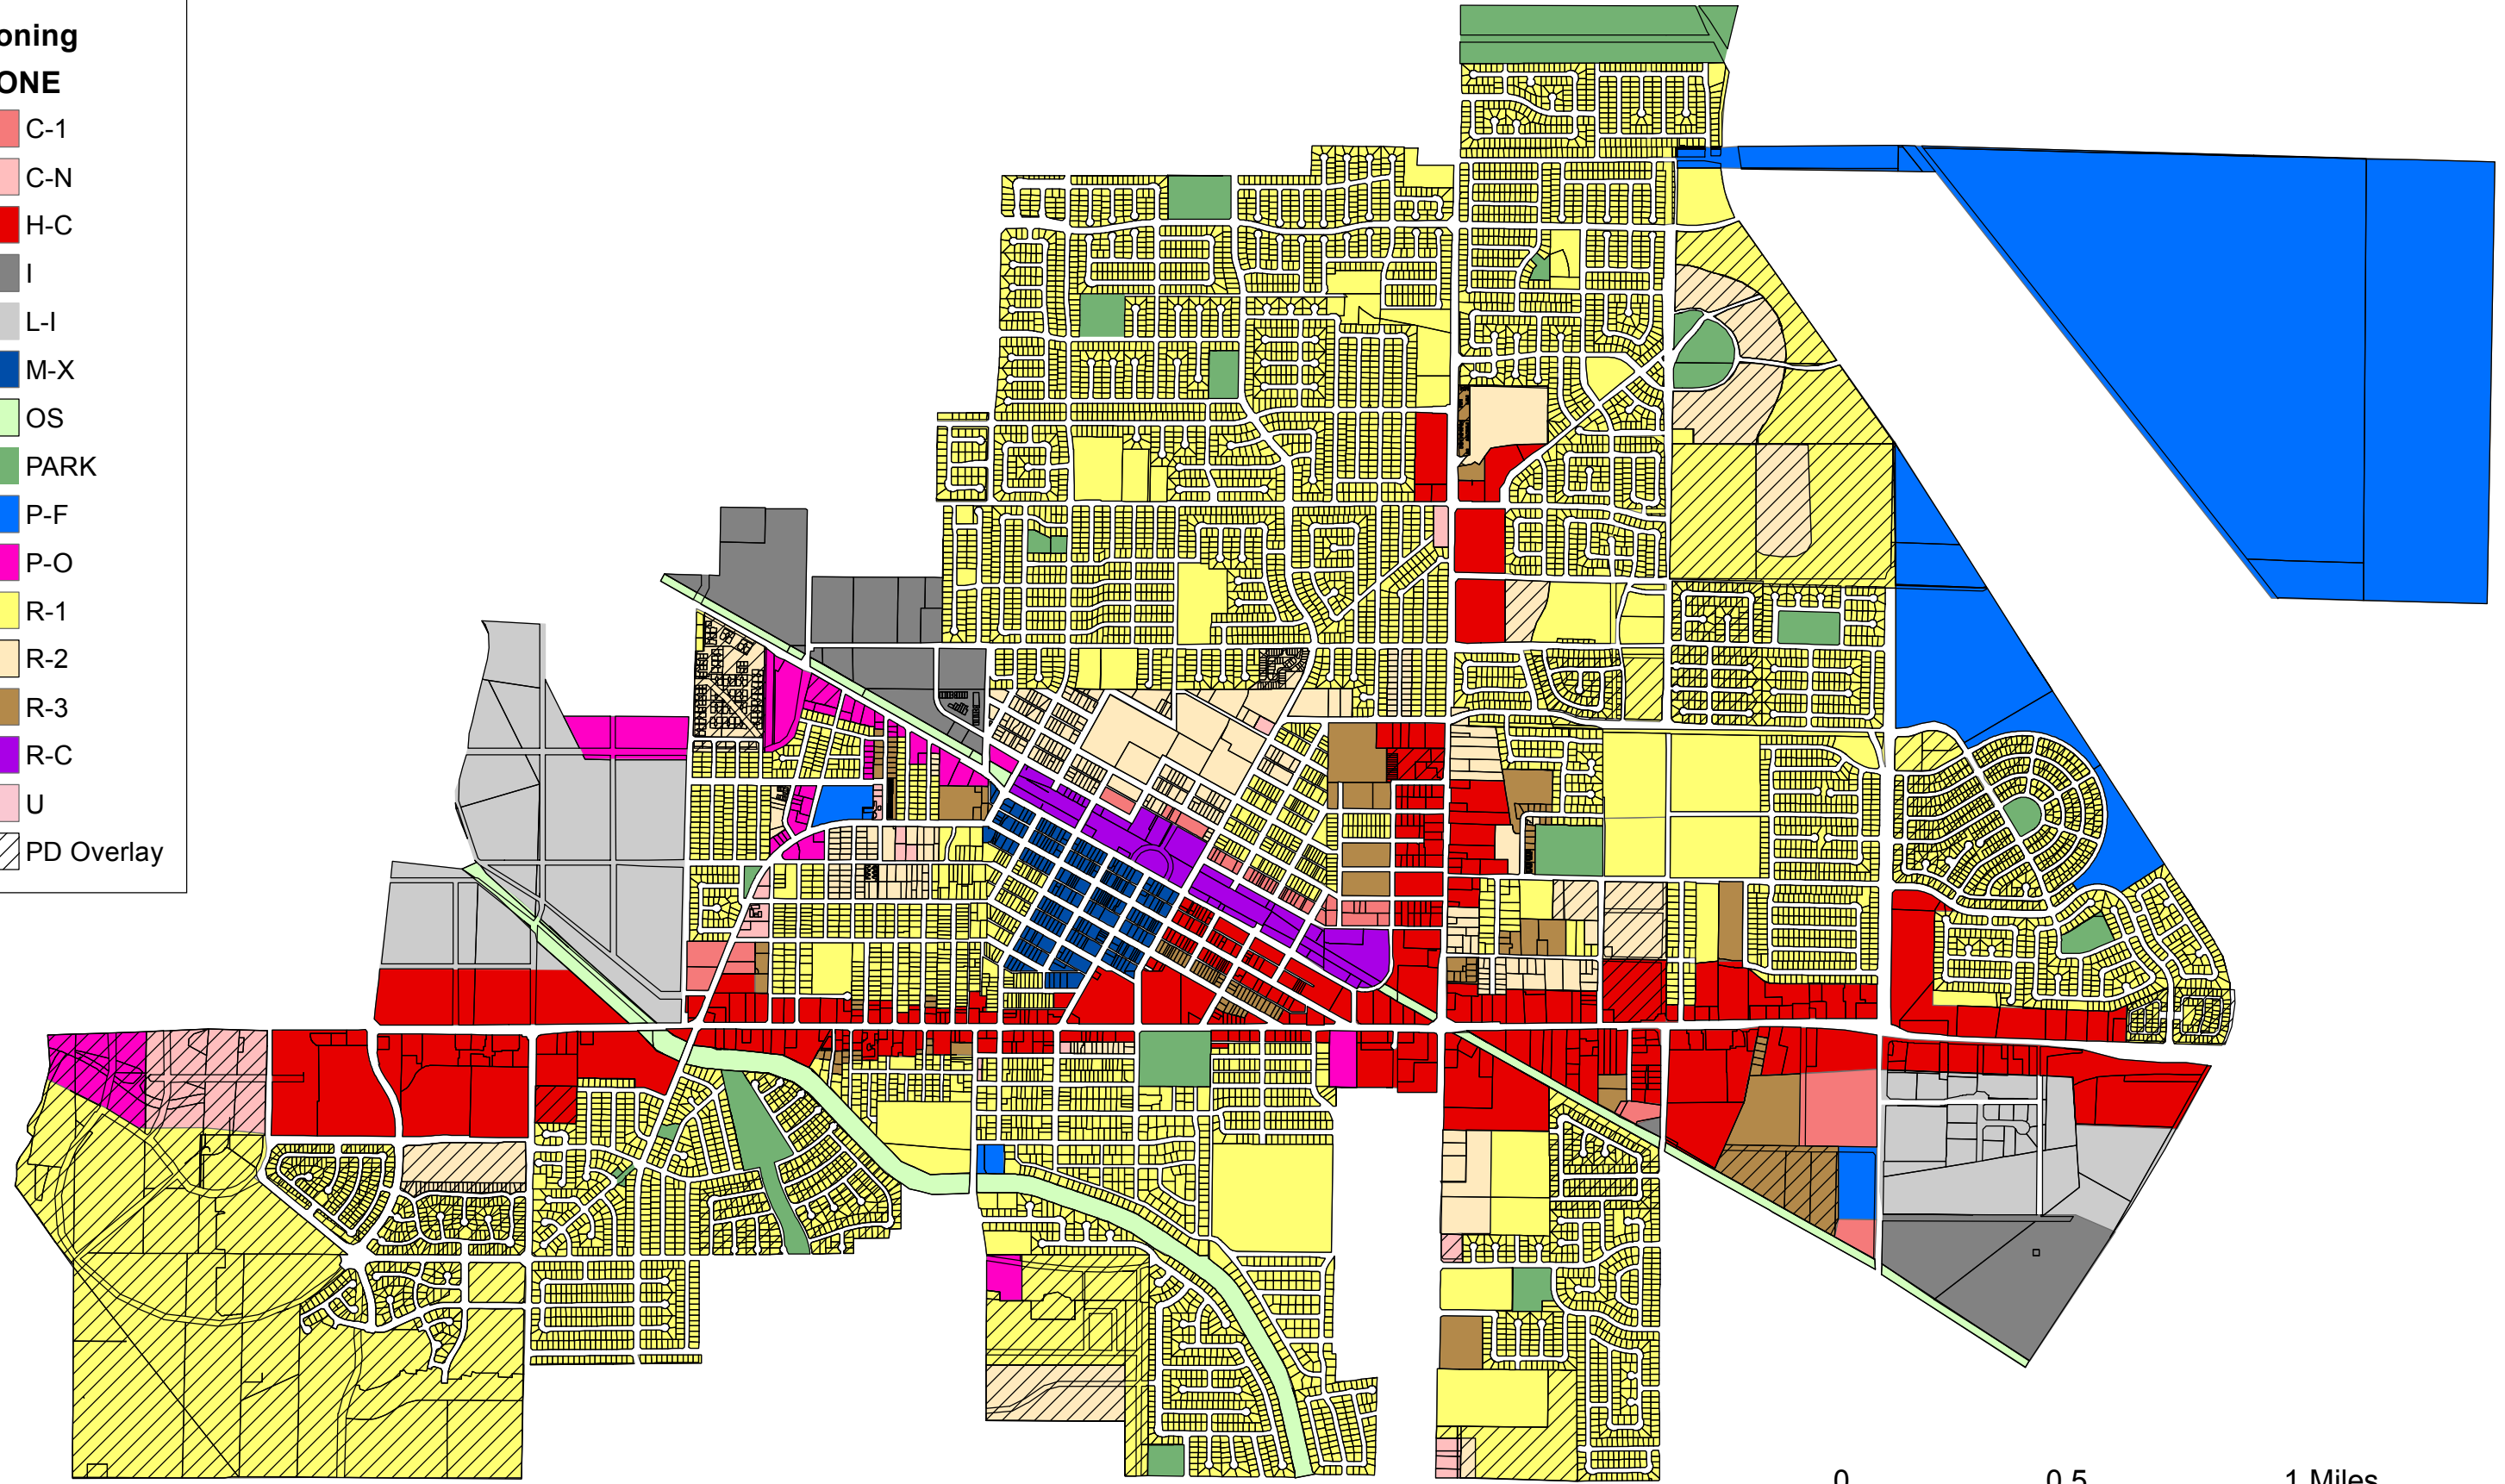

City of Los Banos Zoning Map

Zoning	
ZONE	
	C-1
	C-N
	H-C
	I
	L-I
	M-X
	OS
	PARK
	P-F
	P-O
	R-1
	R-2
	R-3
	R-C
	U
	PD Overlay

October 20, 2010